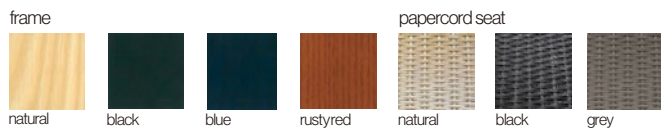

SWEEPY _chair

design : Kensaku Oshiro
2018

by interiors Tokyo
4-16-15 Minami Aoyama,
Minato-ku, Tokyo 107-0062

by interiors New York
15W 39th Suite 802
New York, NY 10018

mail : byinteriors@interiors-inc.jp
Web : www.by-interiors.net

SWEEPY _chair

seat : polyurethane foam , polyester padding / paper cord (natural / black / grey)
 frame : solid ash (natural / black / blue / rusty red)

armless chair :
 W445xD500xH755
 SH440
 W17.52"xD19.69"xH29.72"
 SH17.32"